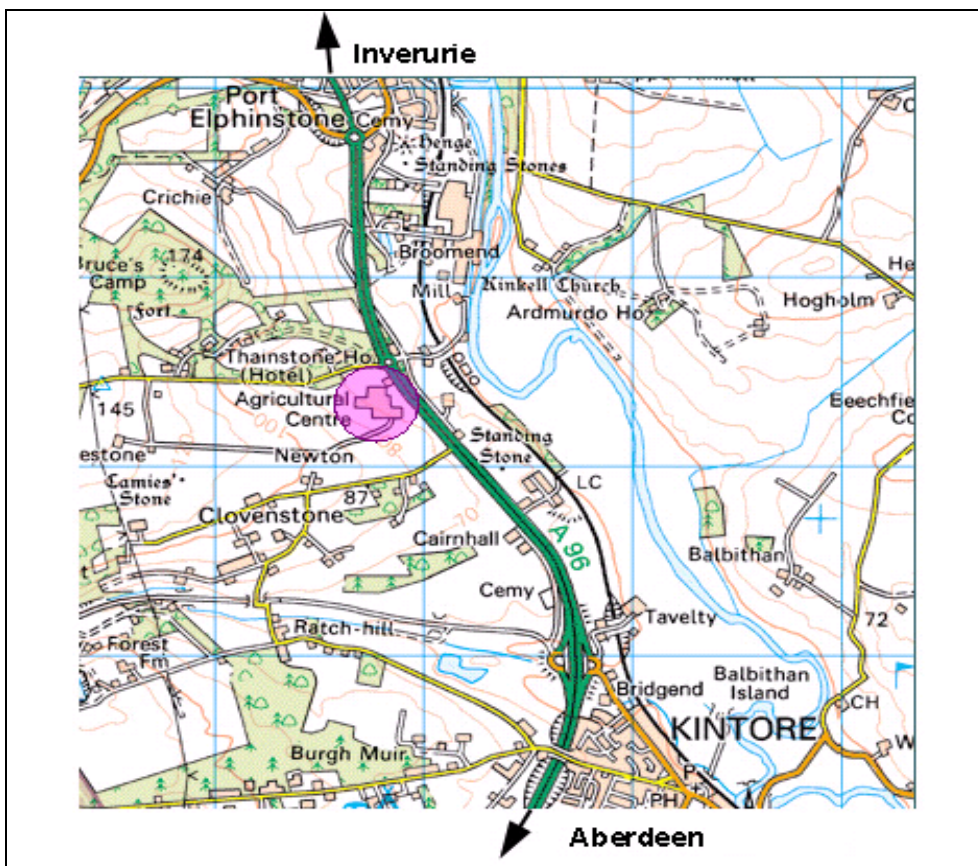

## LOCATION PLAN:

Thainstone Centre is located just off the A96, which runs from Aberdeen to Inverness and beyond.