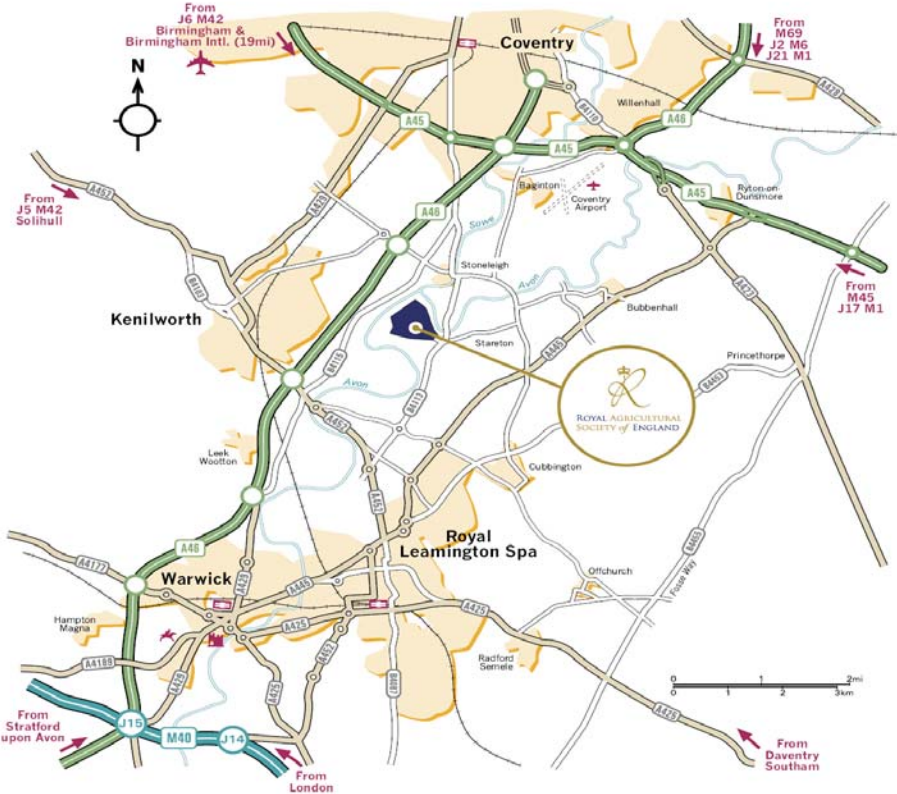

OPPORTUNITIES IN A CHANGING AGRICULTURE

Avon Room, Warwick Complex
National Agricultural Centre
Stoneleigh Park
Kenilworth
Warwickshire
CV8 2LZ

9th March at 9.30 a.m. for 10.00 a.m. start

LOCATION PLAN:

Please see overleaf for a Site Plan and location of the Warwick Complex Conference Centre.

SITE PLAN: