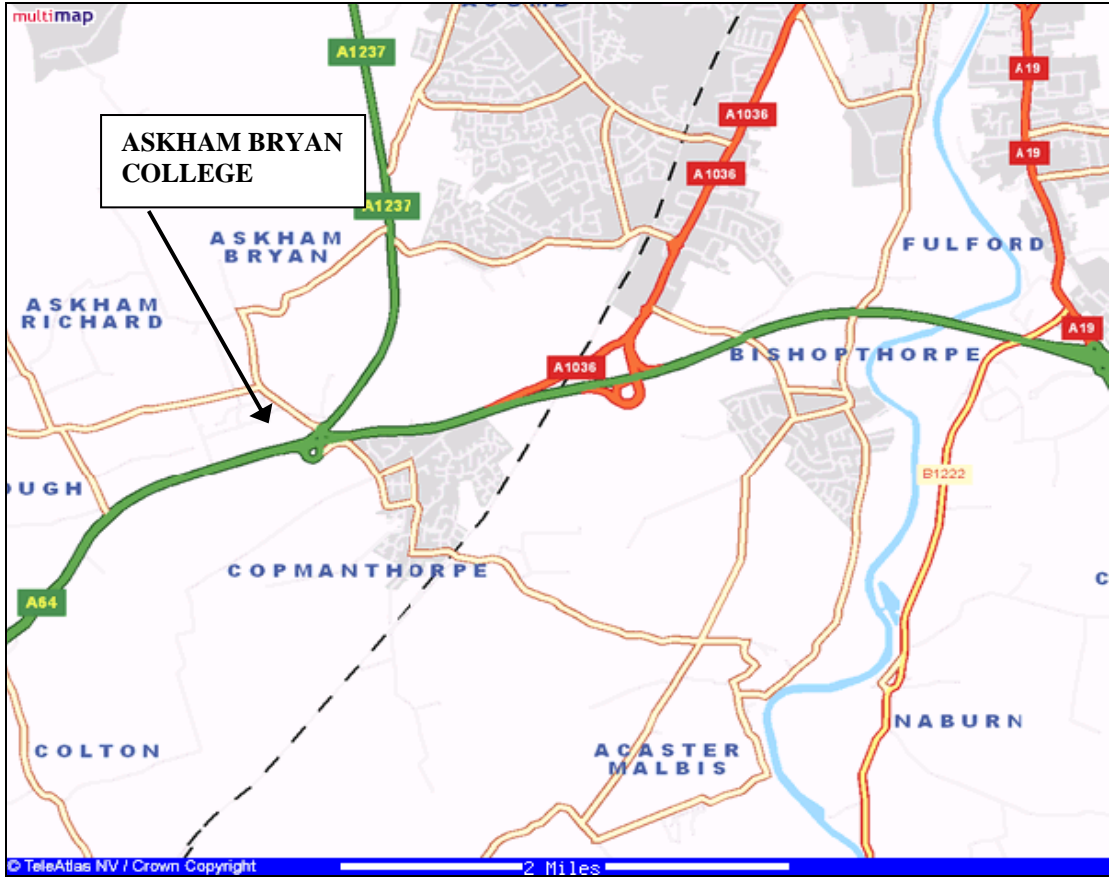

# OPPORTUNITIES IN A CHANGING AGRICULTURE

The Hall  
Askham Bryan College  
York  
Yorkshire  
YO23 3FR

18<sup>th</sup> March at 9.30 a.m. for 10.00 a.m. start

**LOCATION PLAN:**

Please see overleaf for a Campus Plan and location of the Conference Centre.